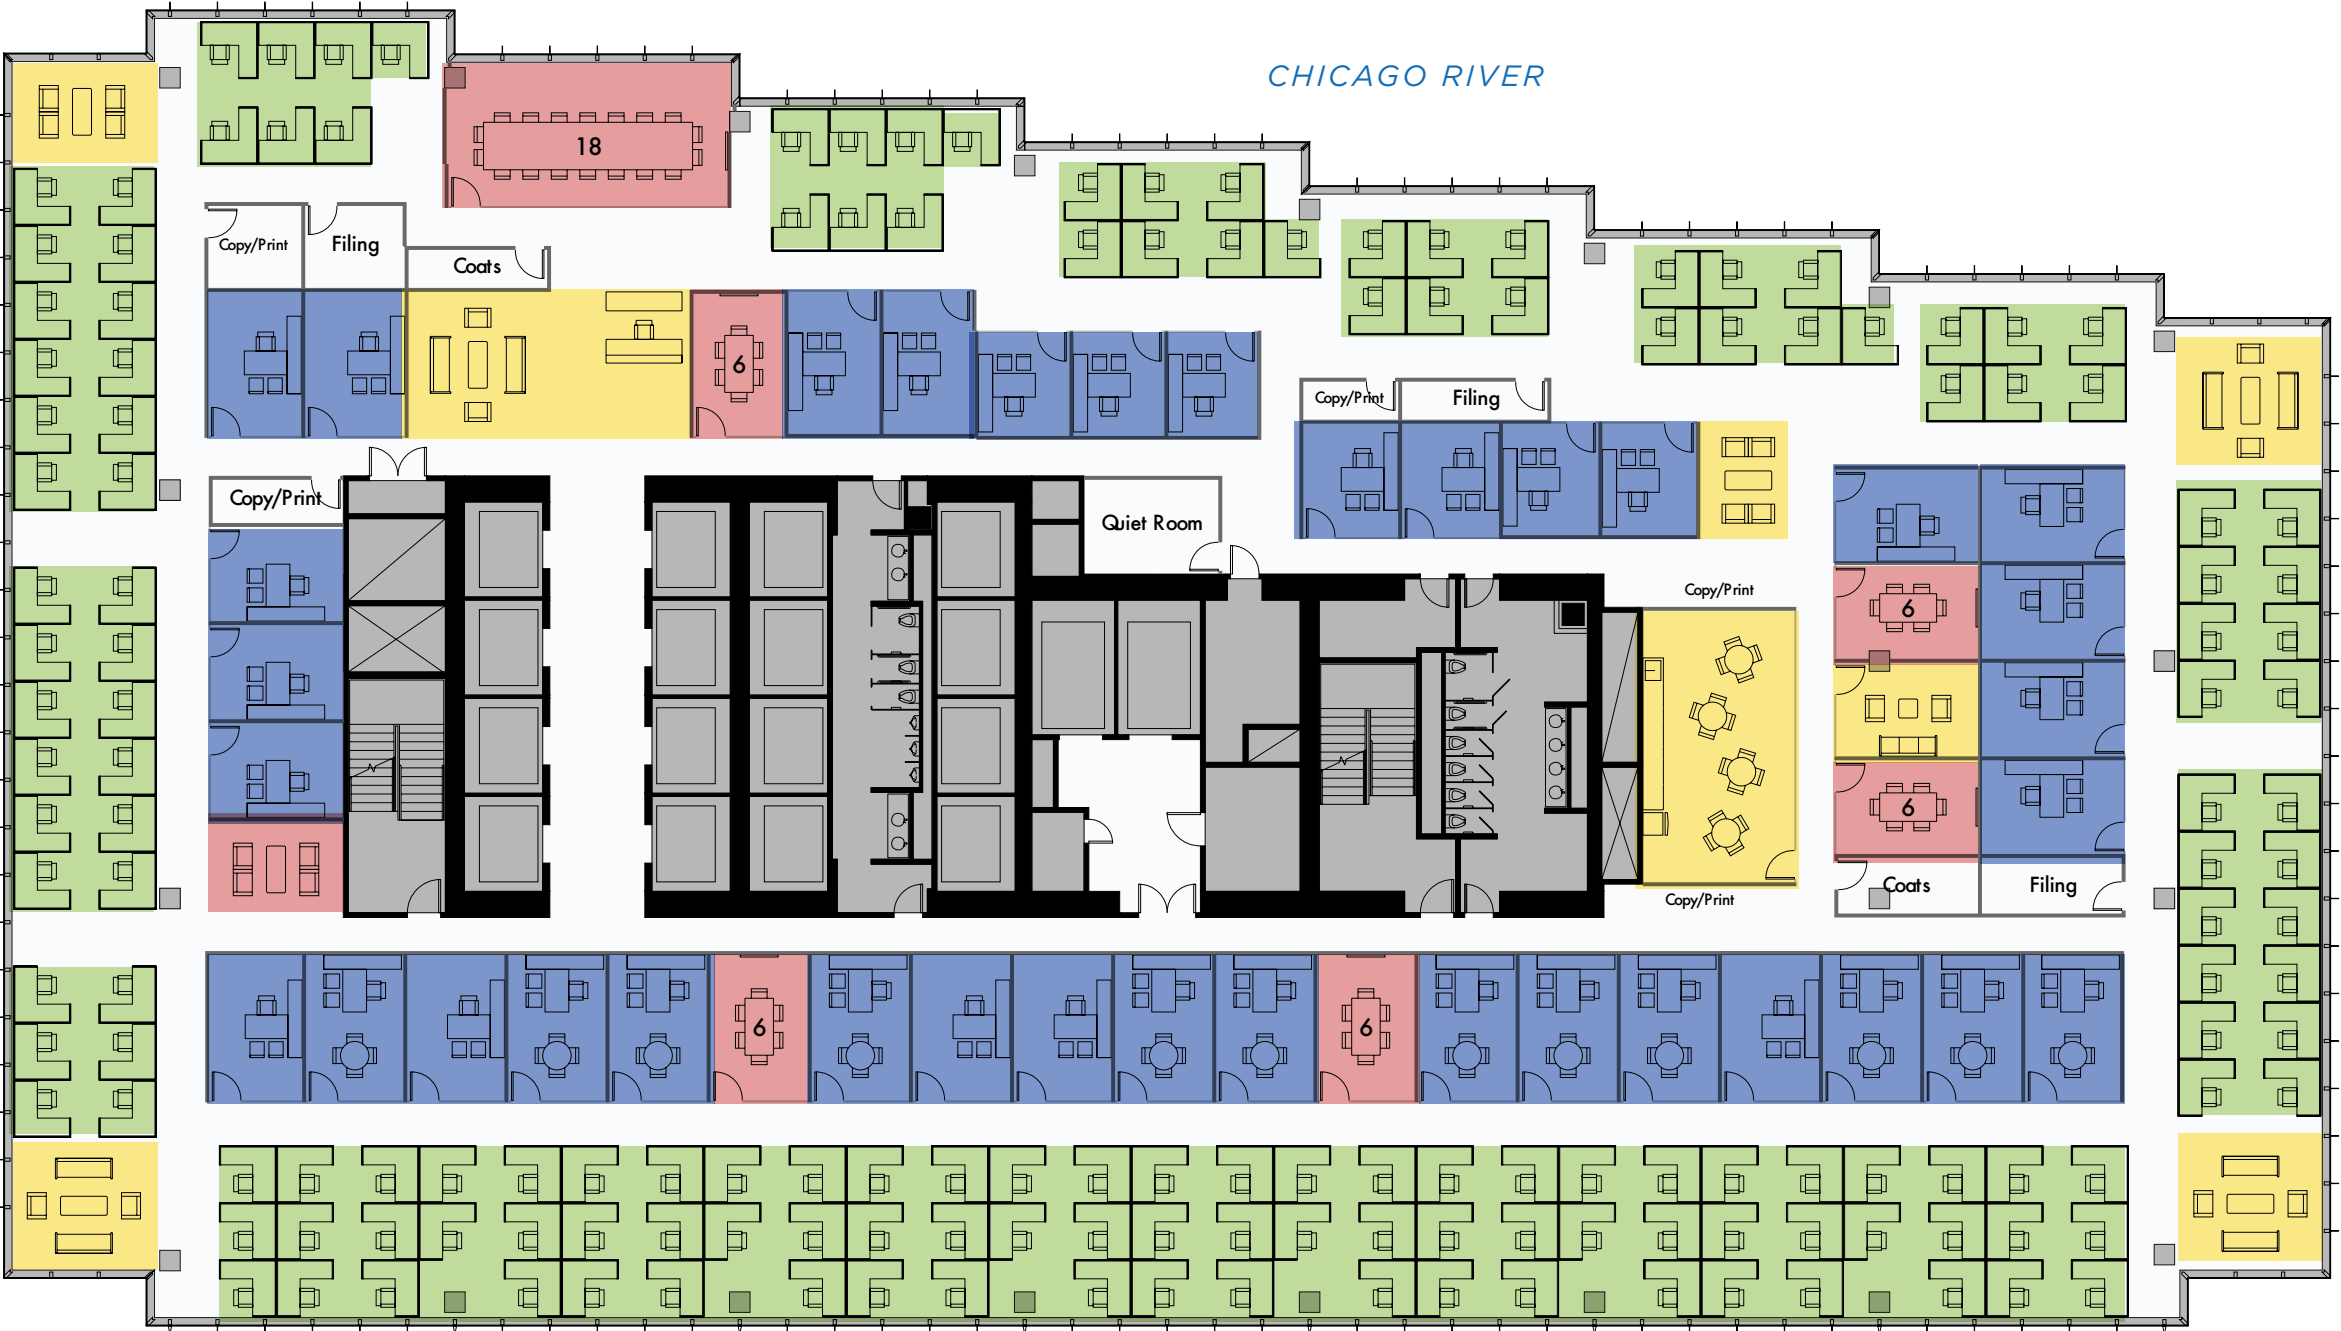

# PROFESSIONAL SERVICES — INTERIOR OFFICES

PROVEN EFFICIENCY - MID-RISE PLAN

NORTH WACKER DRIVE

SPACE	SEATS
PRIVATE OFFICE	36
BENCHING	0
CUBICLE	165
CONFERENCE	7
"WE" SPACE	8
<b>TOTAL RSF / EMPLOYEE</b>	<b>144</b>

**FLOORED**